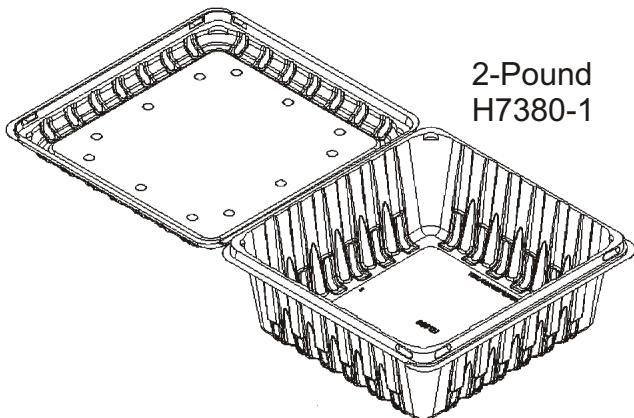

Features:

- Meets the Sustainability Packaging Requirements of Major Retailers (eg Costco, Sam's, Wal*Mart)
- Side Slot Hole Vents
- Perimeter Locks for Secure Machine or Hand Closure
- Denesting Lugs for Easy Separation
- 5-Down Footprint Compatible Available
- Made with up to 100% Tough Recycled PET Drink Bottles
- Made with 50% Clean Solar Non-Polluting Renewable Source Power from the SUN
- Made in USA