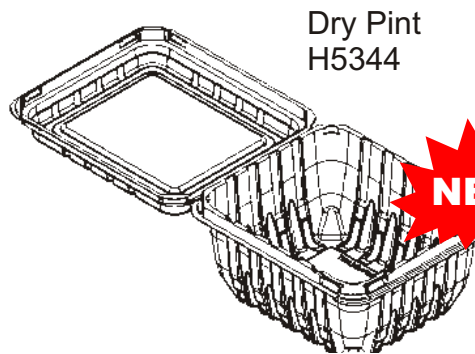

Features:

- Meets the Sustainability Packaging Requirements of Major Retailers (eg Costco, Sam's, Wal*Mart)
- Side Slot Hole Vents
- Perimeter Locks for Secure Machine or Hand Closure
- Denesting Lugs for Easy Separation
- 5-Down Footprint Compatible Available
- Made with up to 100% Tough Recycled PET Drink Bottles
- Made with 50% Clean Solar Non-Polluting Renewable Source Power from the SUN
- Made in USA