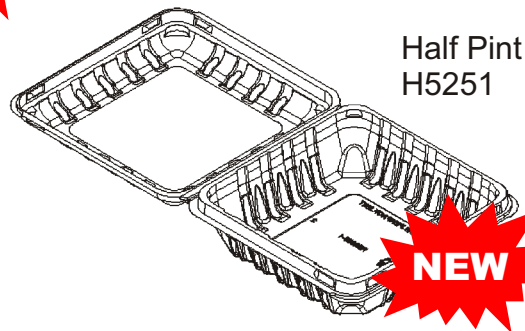

Features:

- Meets the Sustainability Packaging Requirements of Major Retailers (eg Costco, Sam's, Wal*Mart)
- Side Slot Hole Vents
- Perimeter Locks for Secure Machine or Hand Closure
- Denesting Lugs for Easy Separation
- 5-Down Footprint Compatible Available
- Made with up to 100% Tough Recycled PET Drink Bottles
- Made with 50% Clean Solar Non-Polluting Renewable Source Power from the SUN
- Made in USA