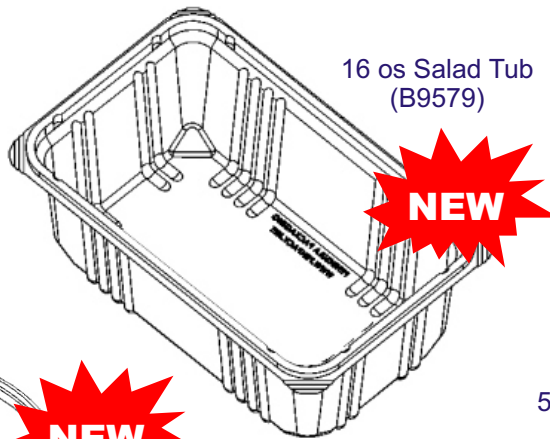

# Salad Packaging

10-Inch Salad Bowl  
(B9297-9)

16 os Salad Tub  
(B9579)

5-7 os Salad Tub  
(B8373-1)

5-7 os Salad Lid  
(L8370)

# SALAD PACKAGING

Description	Product Picture	Item Number(s)	Outside Dimensions - Inches (mm)				Inside Dimensions - Inches (mm)				Closure	Case Count	Cases per Pallet
			Length	Width	Height	Closed Height	Length	Width	Height	Closed Height			
One Pound Spring Tub with Post	 <b>NEW</b>	B9581G	12-1/2 (318)	7-7/8 (200)	4-7/8 (124)		11-9/16 (294)	7 (178)	4-3/4 (121)		Perimeter	1,800	1
1 lb. Mixed Green Salad Base with Flat Bottom	 <b>NEW</b>	B9582G	12-1/2 (318)	7-7/8 (200)	4-7/8 (124)		11-9/16 (294)	7 (178)	4-3/4 (121)		Perimeter	1,800	1
5 oz Salad Lid	 <b>NEW</b>	L8370	8-7/8 (225)	7-3/16 (186)	3/8 (10)		n/a	n/a	3/8 (10)		Perimeter	600	24
5 oz Salad Lid without Vents	 <b>NEW</b>	L8371	8-7/8 (225)	7-3/16 (186)	3/8 (10)		n/a	n/a	3/8 (10)		Perimeter	600	24
5 oz Salad Lid	 <b>NEW</b>	L8374	8-7/8 (225)	7-3/16 (186)	3/8 (10)		n/a	n/a	3/8 (10)		Perimeter	384	36
Truncated 1 lb Spring Mix Lid (Unvented)	 <b>NEW</b>	L9178			3/8 (10)		n/a	n/a	3/8 (10)		Perimeter	360	24
1 lb. Mixed Green Salad Lid with Passive Vents	 <b>NEW</b>	L9180	12-1/2 (318)	7-7/8 (200)	3/8 (10)		n/a	n/a	3/8 (10)		Perimeter	2,550	1
10 Inch Bowl Dome	 <b>NEW</b>	L9197	9-3/4 (248)	9-3/4 (248)	1 (25)		9-1/4 (235)	9-1/4 (235)	3/4 (19)		Perimeter	220	32
11-16 oz Salad Lid	 <b>NEW</b>	L9380	12-9/16 (319)	7-15/16 (329)	3/8 (10)		n/a	n/a	3/8 (10)		Perimeter	500	18